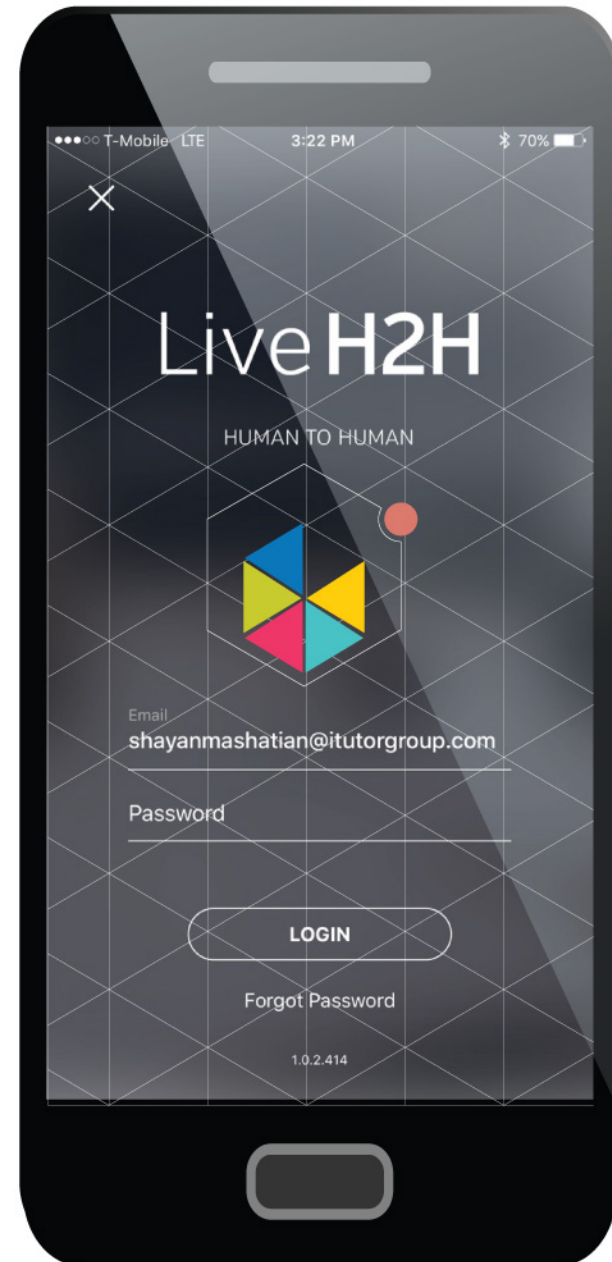

### LiveBoard

Share your thoughts with our whiteboard with no limitations and annotations.

LiveH2H

Products News & Events About Contact Help English

## H2H Share

EVERYONE HAS SOMETHING TO SHARE.

UPCOMING EVENTS

LiveShare n. live webcasts sessions given by passion driven individuals about the topic of their choice.

Upcoming Speakers

 How to Detect a Sexually Abused kid	 From Idea to IPO: 10-Week Startup Accelerator Program	 Use of Machine Learning in Diagnostics
--	--	---

# HEXATHEME MOBILE APP