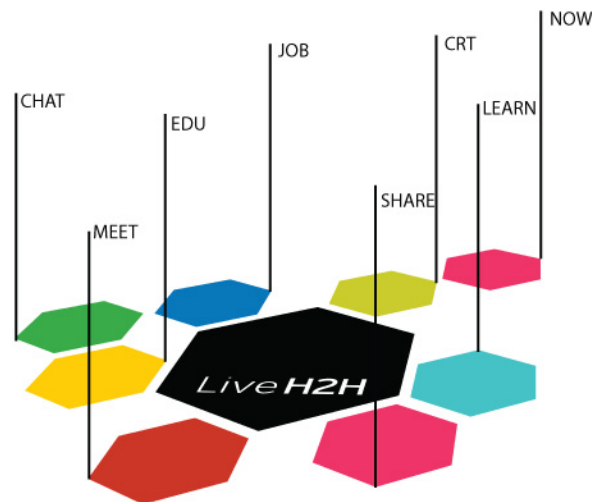

## PROFILE PICTURES

OFFLINE

LIVE

AVAILABLE

HEXATHEME  
ADS

LiveH2H

LiveH2H

LiveH2H

LiveH2H

**HEXATHEME**  
DEVELOPMENTS/  
DIAGRAMS

**EXPANDABLE**  
**FLEXIBLE**  
**ADAPTABLE**

BECAUSE OF  
THE ANGLES  
AND PERFECT SHAPE

# HEXATHEME FAVICON

Meeting rooms when meet it is on

Regualr pages